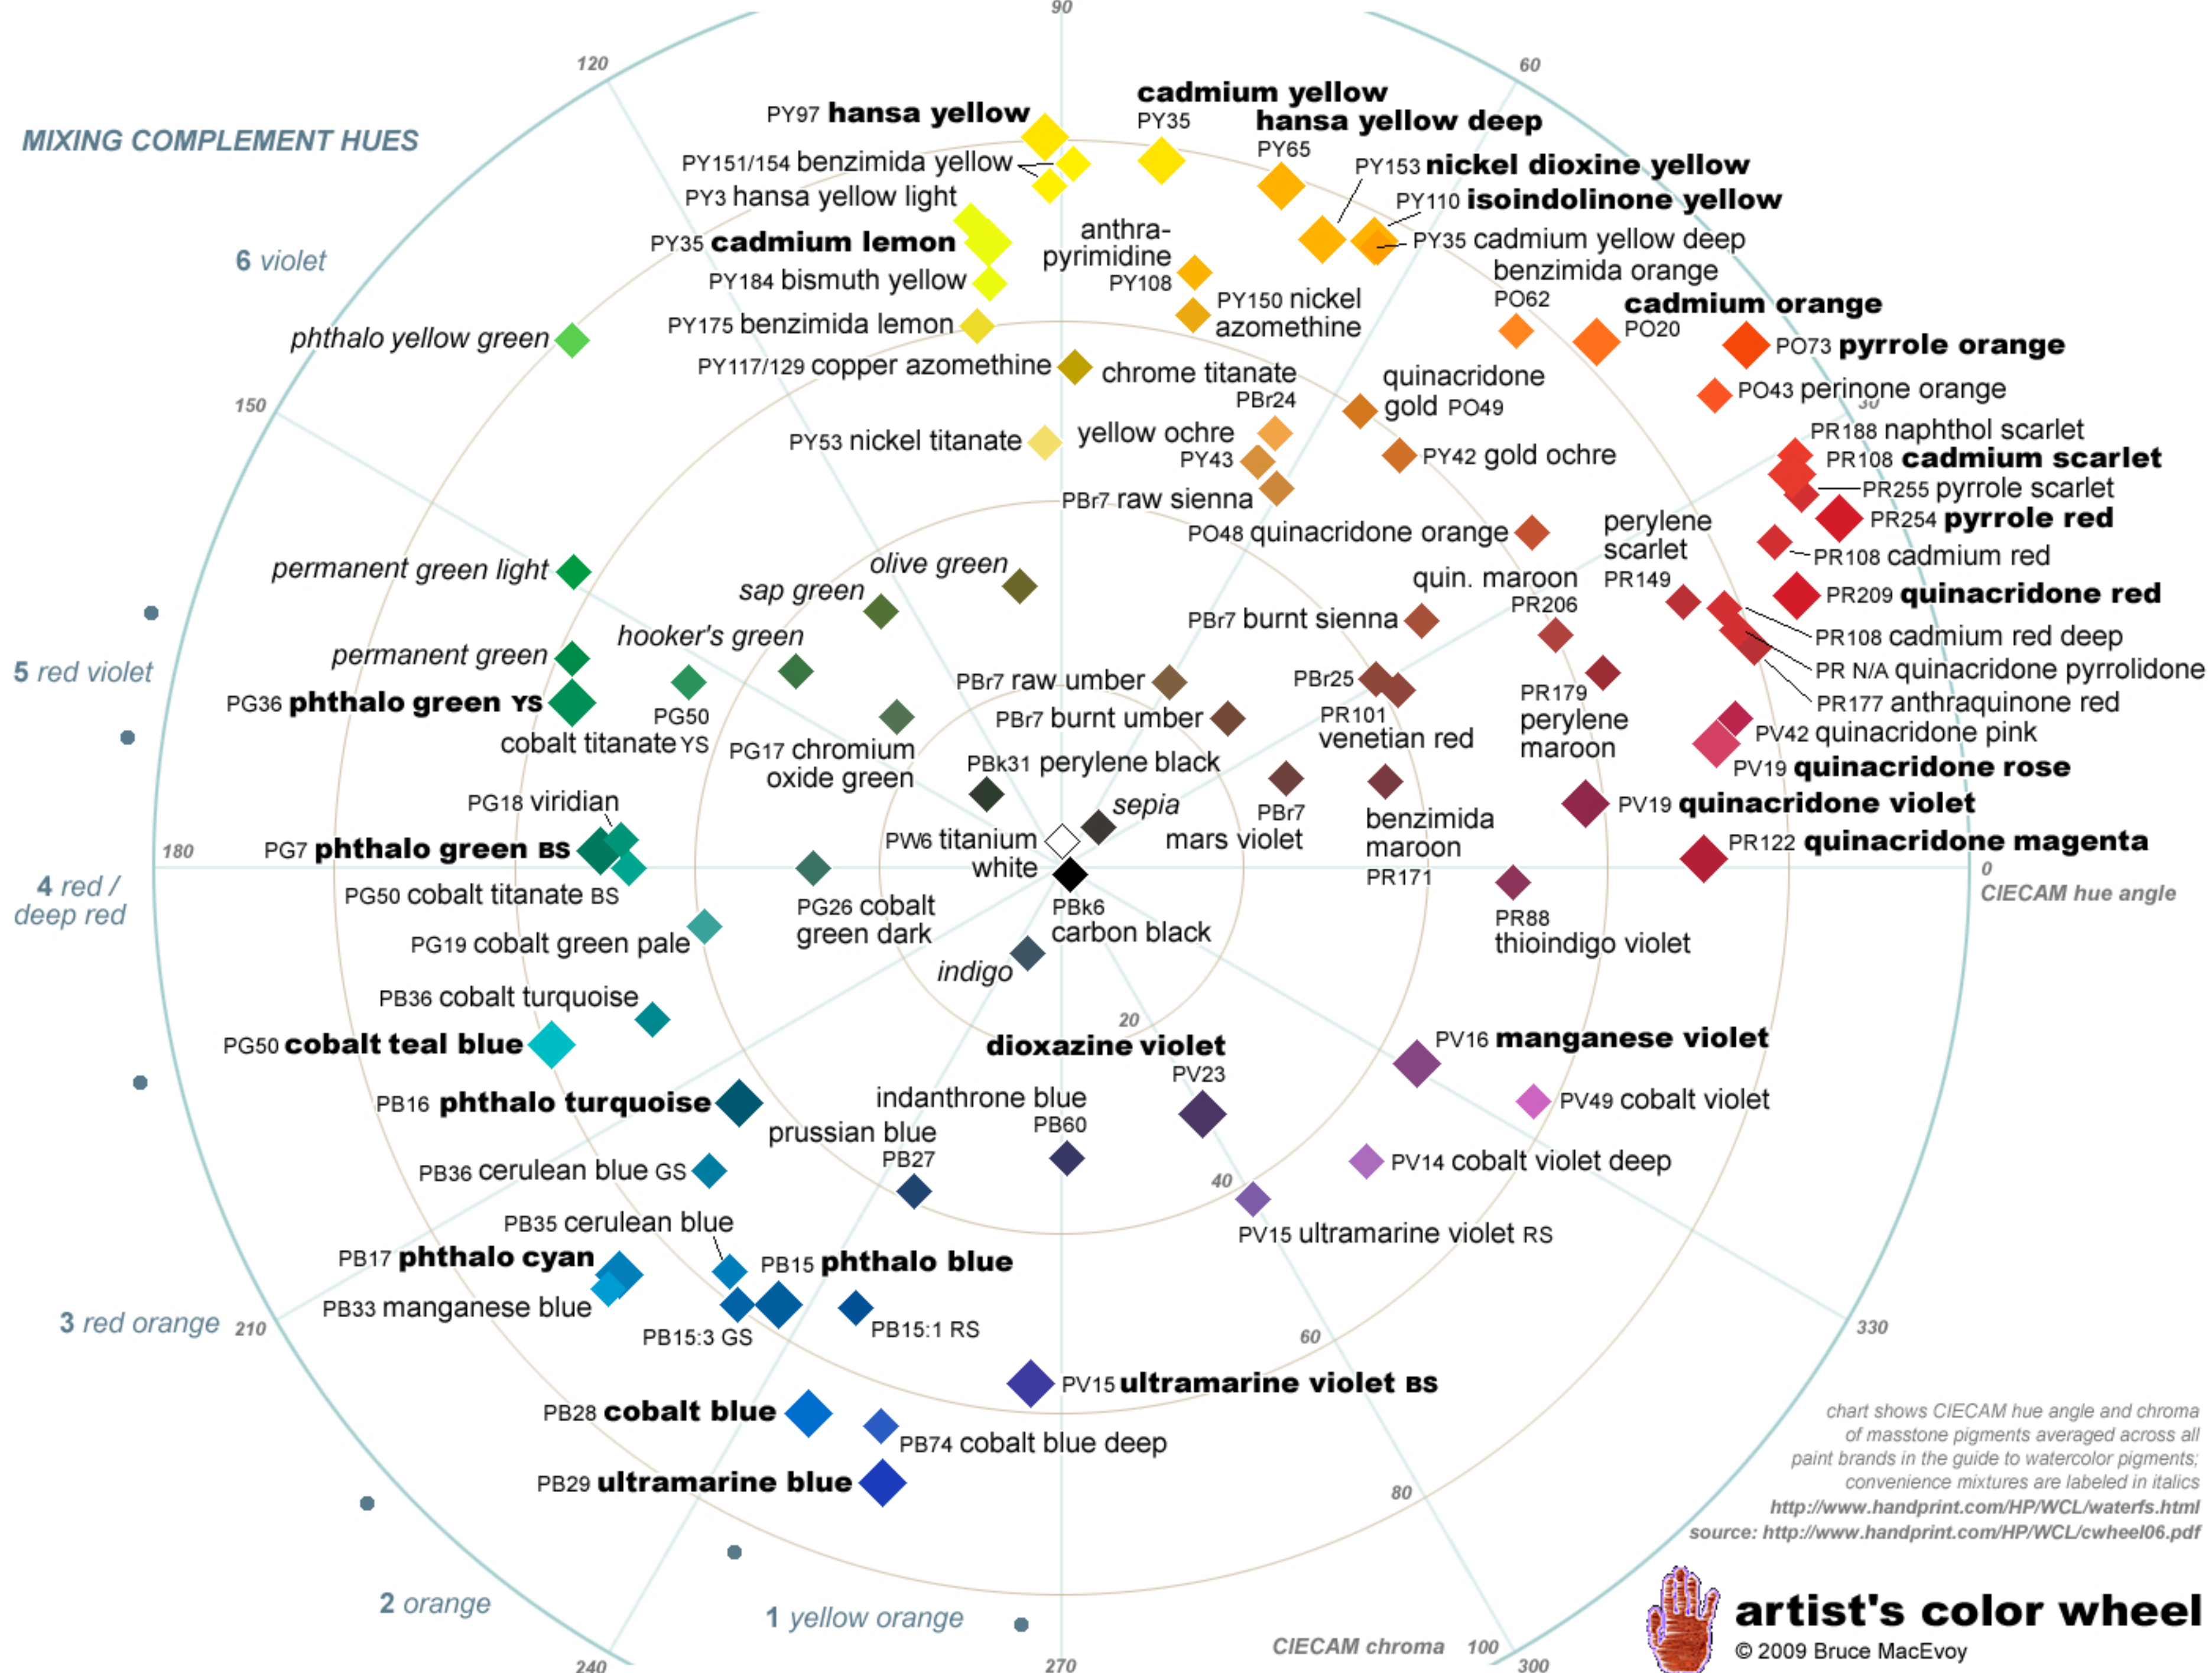

MIXING COMPLEMENT HUES

chart shows CIECAM hue angle and chroma of masstone pigments averaged across all paint brands in the guide to watercolor pigments; convenience mixtures are labeled in italics  
<http://www.handprint.com/HP/WCL/waterfs.html>  
source: <http://www.handprint.com/HP/WCL/cwheel06.pdf>